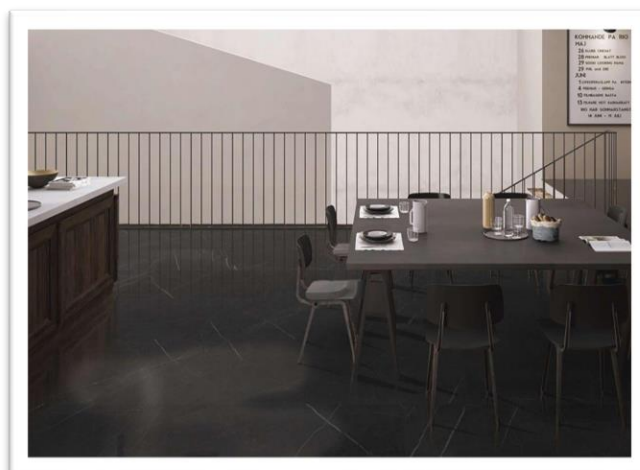

- ΤΟΙΧΟΥ
- ΔΑΠΕΔΟΥ
- ΓΡΑΝΙΤΗΣ
- ΜΑΤ
- ΠΟΛΛΑ
  ΣΧΕΔΙΑ

30x60/60x120 COLUMBIA [ES]

30x60 COLUMBIA PERLA MATE