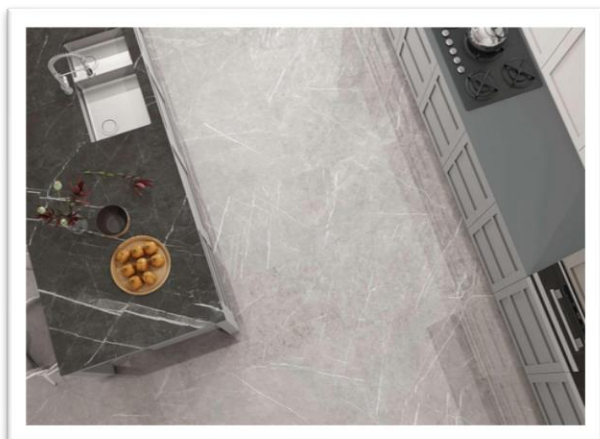

- ΤΟΙΧΟΥ
- ΔΑΠΕΔΟΥ
- ΓΡΑΝΙΤΗΣ
- ΜΑΤ
- ΠΟΛΛΑ
  ΣΧΕΔΙΑ

30x60/60x120 COLUMBIA [ES]

30x60 COLUMBIA PERLA MATE