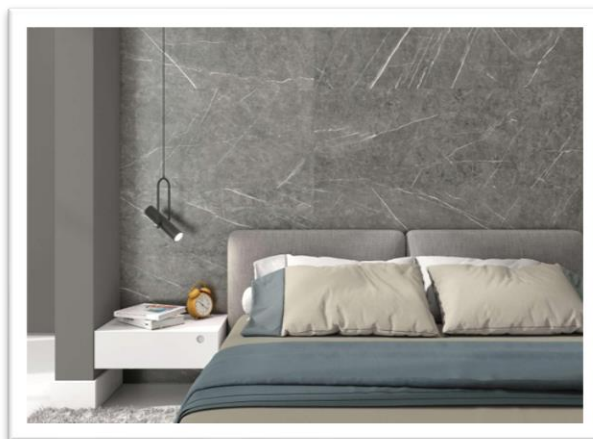

- ΤΟΙΧΟΥ
- ΔΑΠΕΔΟΥ
- ΓΡΑΝΙΤΗΣ
- ΜΑΤ
- ΠΟΛΛΑ
  ΣΧΕΔΙΑ

30x60/60x120 COLUMBIA [ES]

30x60 COLUMBIA PERLA MATE